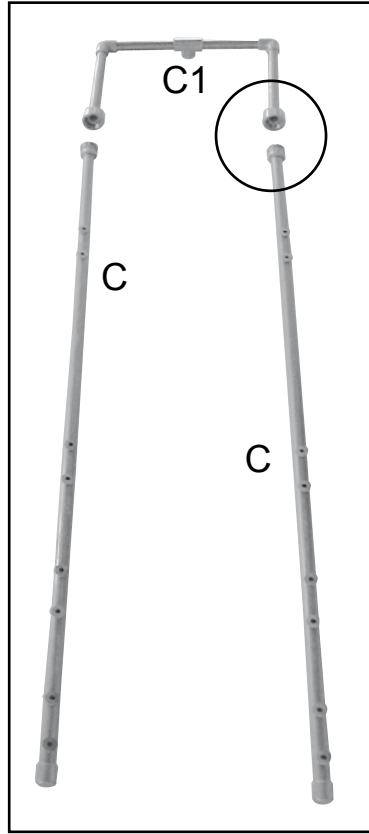

# AeroFlo 60

60 plants

L = 325 cm, l = 106 cm, H = 57 cm

**YOUR PUMP IS GUARANTEED ONE YEAR  
FROM DATE OF PURCHASE.**

It must not be opened or modified.

**KEEP YOUR INVOICE**

A

E

B

C

D1

D2

F

C1

	AF 60	RÉF. :
A	1	RE05001
A1	1	CV07003
B	4	CU11005
C	2	AL31009
C1	1	AL21007
C2	2	JN21001
D1	9	TU21028
D2	6	TU21030
E	1	PM11054
F	4	CV91001
a	18	RA61007
b	18	EI21034
c	4	RT11011
d	60	PO01002
e	1	AL11006
f	28	EI31002
g	28	RA41006
h	1	EI21024