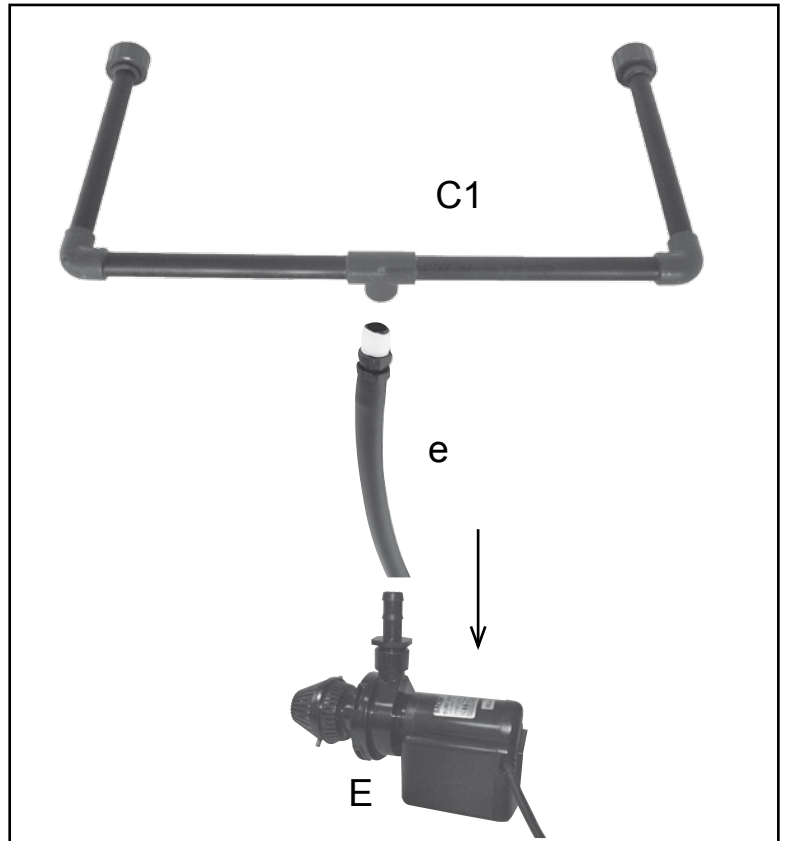

# AeroFlo 60

60 plants

L = 325 cm, l = 106 cm, H = 57 cm

**YOUR PUMP IS GUARANTEED ONE YEAR  
FROM DATE OF PURCHASE.**

It must not be opened or modified.

**KEEP YOUR INVOICE**

A

E

B

C

D1

D2

F

C1

	AF 60	RÉF. :
A	1	RE05001
A1	1	CV07003
B	4	CU11005
C	2	AL31009
C1	1	AL21007
C2	2	JN21001
D1	9	TU21028
D2	6	TU21030
E	1	PM11054
F	4	CV91001
a	18	RA61007
b	18	EI21034
c	4	RT11011
d	60	PO01002
e	1	AL11006
f	28	EI31002
g	28	RA41006
h	1	EI21024