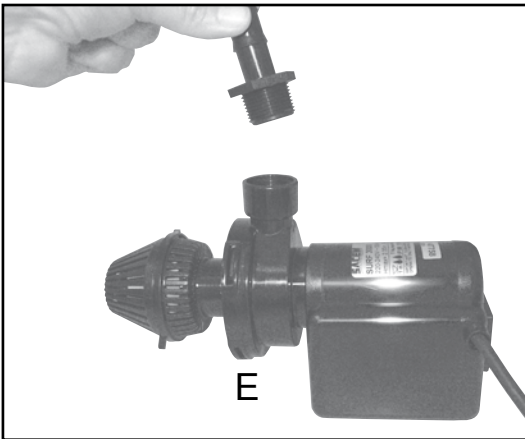

DRAIN RESERVOIR