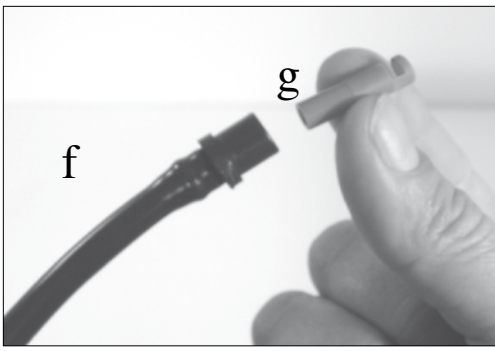

DRAIN RESERVOIR