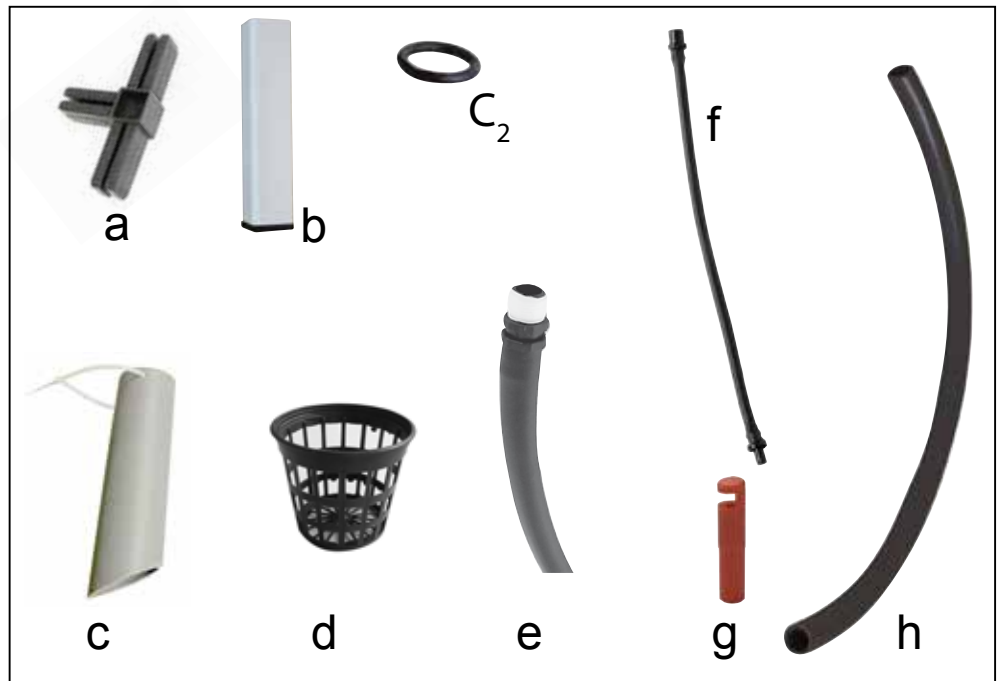

# AeroFlo 60

60 plants

L = 325 cm, l = 106 cm, H = 57 cm

**YOUR PUMP IS GUARANTEED ONE YEAR  
FROM DATE OF PURCHASE.**

It must not be opened or modified.

**KEEP YOUR INVOICE**

A

E

B

C

D1

D2

F

C1

	AF 60	RÉF. :
A	1	RE05001
A1	1	CV07003
B	4	CU11005
C	2	AL31009
C1	1	AL21007
C2	2	JN21001
D1	9	TU21028
D2	6	TU21030
E	1	PM11054
F	4	CV91001
a	18	RA61007
b	18	EI21034
c	4	RT11011
d	60	PO01002
e	1	AL11006
f	28	EI31002
g	28	RA41006
h	1	EI21024