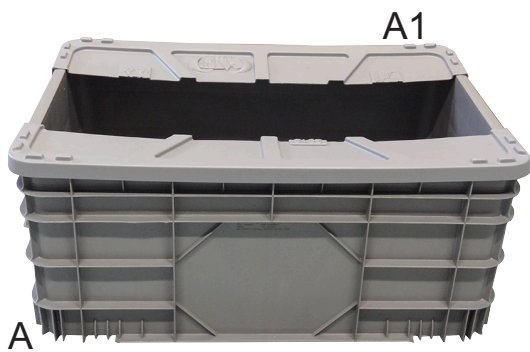

FloraBloom 1L

AeroFlo 80

80 plants

L = 410 cm, l = 105 cm, H = 57 cm

**YOUR PUMP IS GUARANTEED ONE YEAR
FROM DATE OF PURCHASE.**

It must not be opened or modified.

KEEP YOUR INVOICE

**GUARANTEED
ONE YEAR**