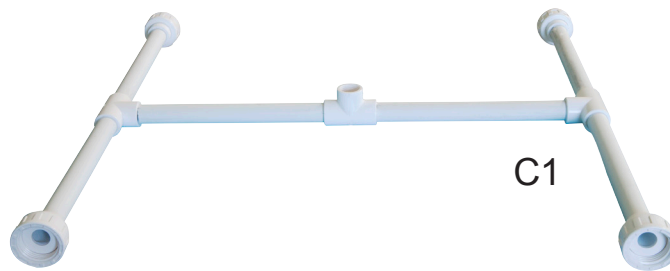

FloraBloom 1L

AeroFlo 80

80 plants

L = 410 cm, l = 105 cm, H = 57 cm

**YOUR PUMP IS GUARANTEED ONE YEAR
FROM DATE OF PURCHASE.**

It must not be opened or modified.

KEEP YOUR INVOICE

**GUARANTEED
ONE YEAR**