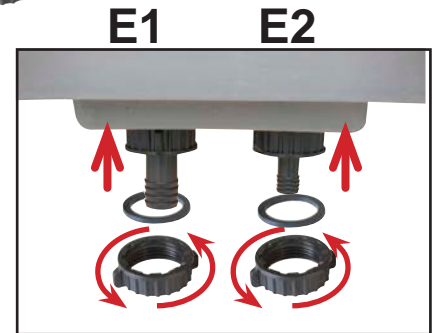

GRATIS

Flora Series
 FloraGro 1/2 L
 FloraMicro Hard Water 1/2 L
 FloraMicro Soft Water 1/2 L
 FloraBloom 1/2 L

A	B	C	D	E	F	G
CU09000	RE09000	JN01004 JN01006	TN01005	AL01025	AL11016	PM11058

C

D

⚠️ GUARANTEED ONE YEAR
 YOUR PUMP IS GUARANTEED ONE YEAR FROM DATE OF PURCHASE.
 It must not be opened or modified
 KEEP YOUR INVOICE