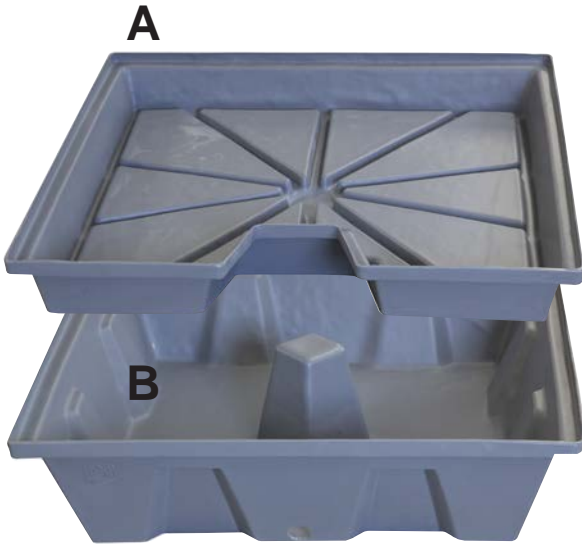

GRATIS

Flora Series
 FloraGro 1/2 L
 FloraMicro Hard Water 1/2 L
 FloraMicro Soft Water 1/2 L
 FloraBloom 1/2 L

A	B	C	D	E	F	G
CU09000	RE09000	JN01004 JN01006	TN01005	AL01025	AL11016	PM11058

C

D

⚠️ GUARANTEED ONE YEAR
 YOUR PUMP IS GUARANTEED ONE YEAR FROM DATE OF PURCHASE.
 It must not be opened or modified
 KEEP YOUR INVOICE