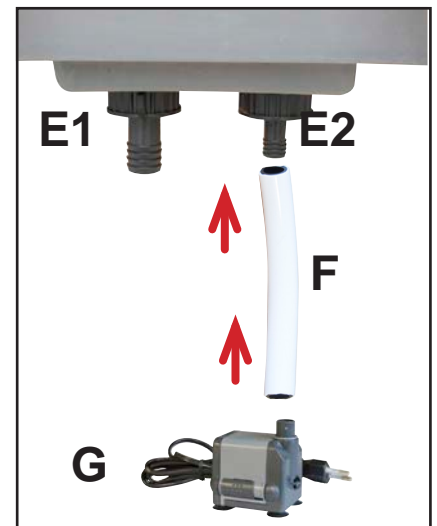

GRATIS

Flora Series
 FloraGro 1/2 L
 FloraMicro Hard Water 1/2 L
 FloraMicro Soft Water 1/2 L
 FloraBloom 1/2 L

A	B	C	D	E	F	G
CU09000	RE09000	JN01004 JN01006	TN01005	AL01025	AL11016	PM11058

C

D

⚠️ GUARANTEED ONE YEAR
 YOUR PUMP IS GUARANTEED ONE YEAR FROM DATE OF PURCHASE.
 It must not be opened or modified
 KEEP YOUR INVOICE