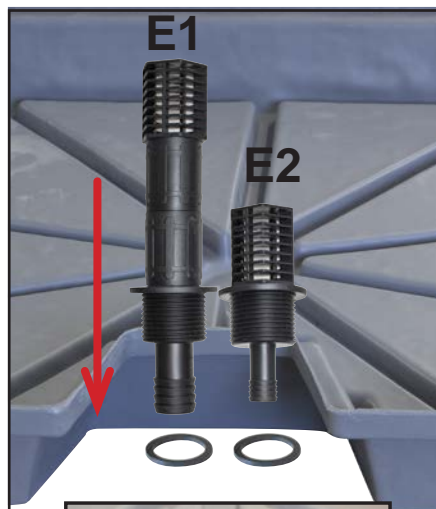

GRATIS

Flora Series
 FloraGro 1/2 L
 FloraMicro Hard Water 1/2 L
 FloraMicro Soft Water 1/2 L
 FloraBloom 1/2 L

A	B	C	D	E	F	G
CU09000	RE09000	JN01004 JN01006	TN01005	AL01025	AL11016	PM11058

C

D

⚠️ GUARANTEED ONE YEAR
 YOUR PUMP IS GUARANTEED ONE YEAR FROM DATE OF PURCHASE.
 It must not be opened or modified
 KEEP YOUR INVOICE